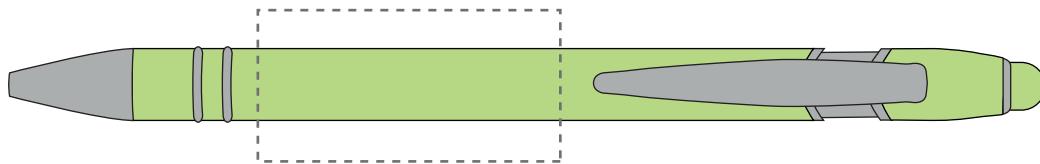

Your Ref:	Quantity:	Product Code: TPC731402
Our Ref:	Version: 1	Product Colour: LIGHT GREEN

**PRINTING CONCERNS: SMALL DETAILS MAY FILL**

We stock this item in the following colours

**PANTONE REFERENCE(S)**

● Engraving

ARTWORK SCALE 100%

ARTWORK SCALE 100%

Rotary Engrave Area:  
40mm x 20mm

Product Image for visualisation  
- colours may vary

The dashed line is to demonstrate print area and will not appear on your printed item